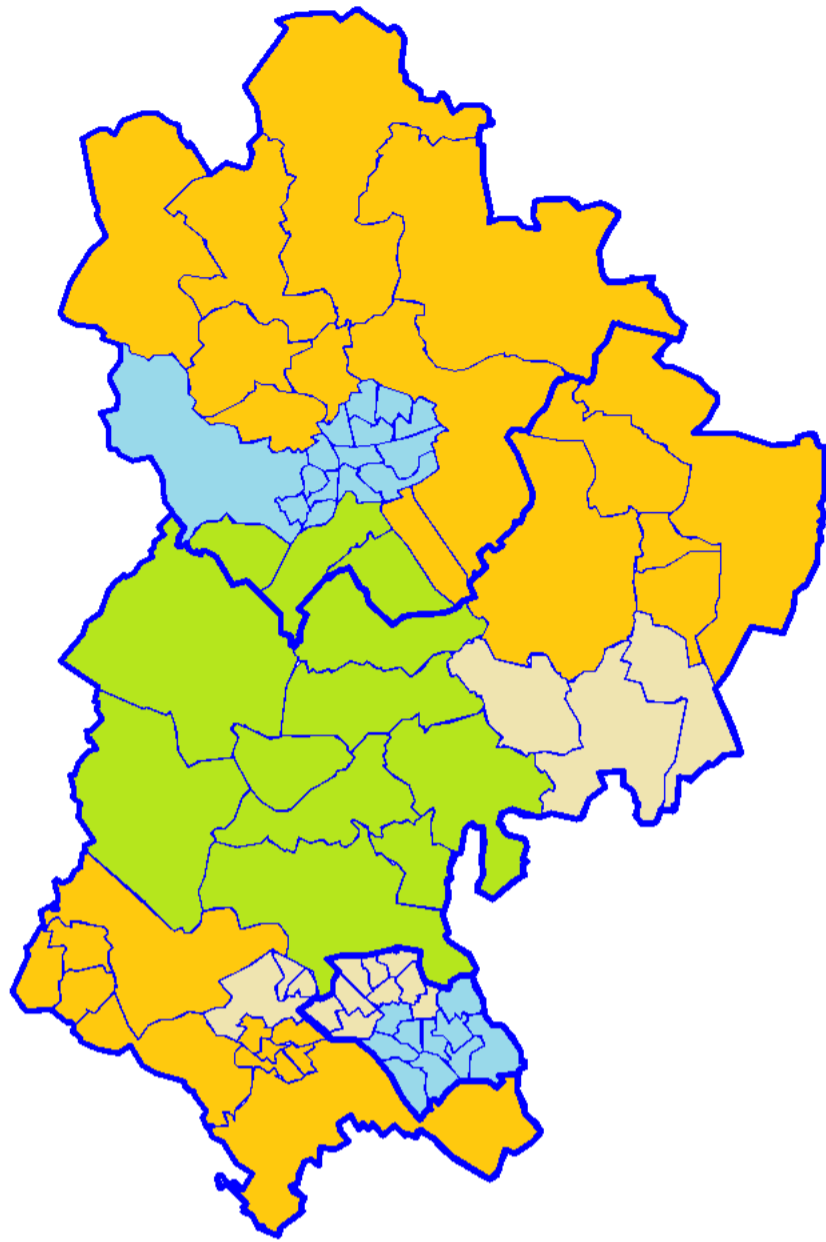

Key to maps

A ward coloured chocolate brown is proposed to be split between constituencies, please refer to Appendix C

Conservative Party proposal

Bedfordshire

(Hitchin, Shefford and Stotfold: linked with Hertfordshire)

Conservative Party proposal
Cambridgeshire

Conservative Party proposal
Essex

Conservative Party proposal
Hertfordshire
(Hitchin, Shefford and Stotfold: linked with Bedfordshire)

Conservative Party proposal
Norfolk
(Waveney Valley: linked with Suffolk)