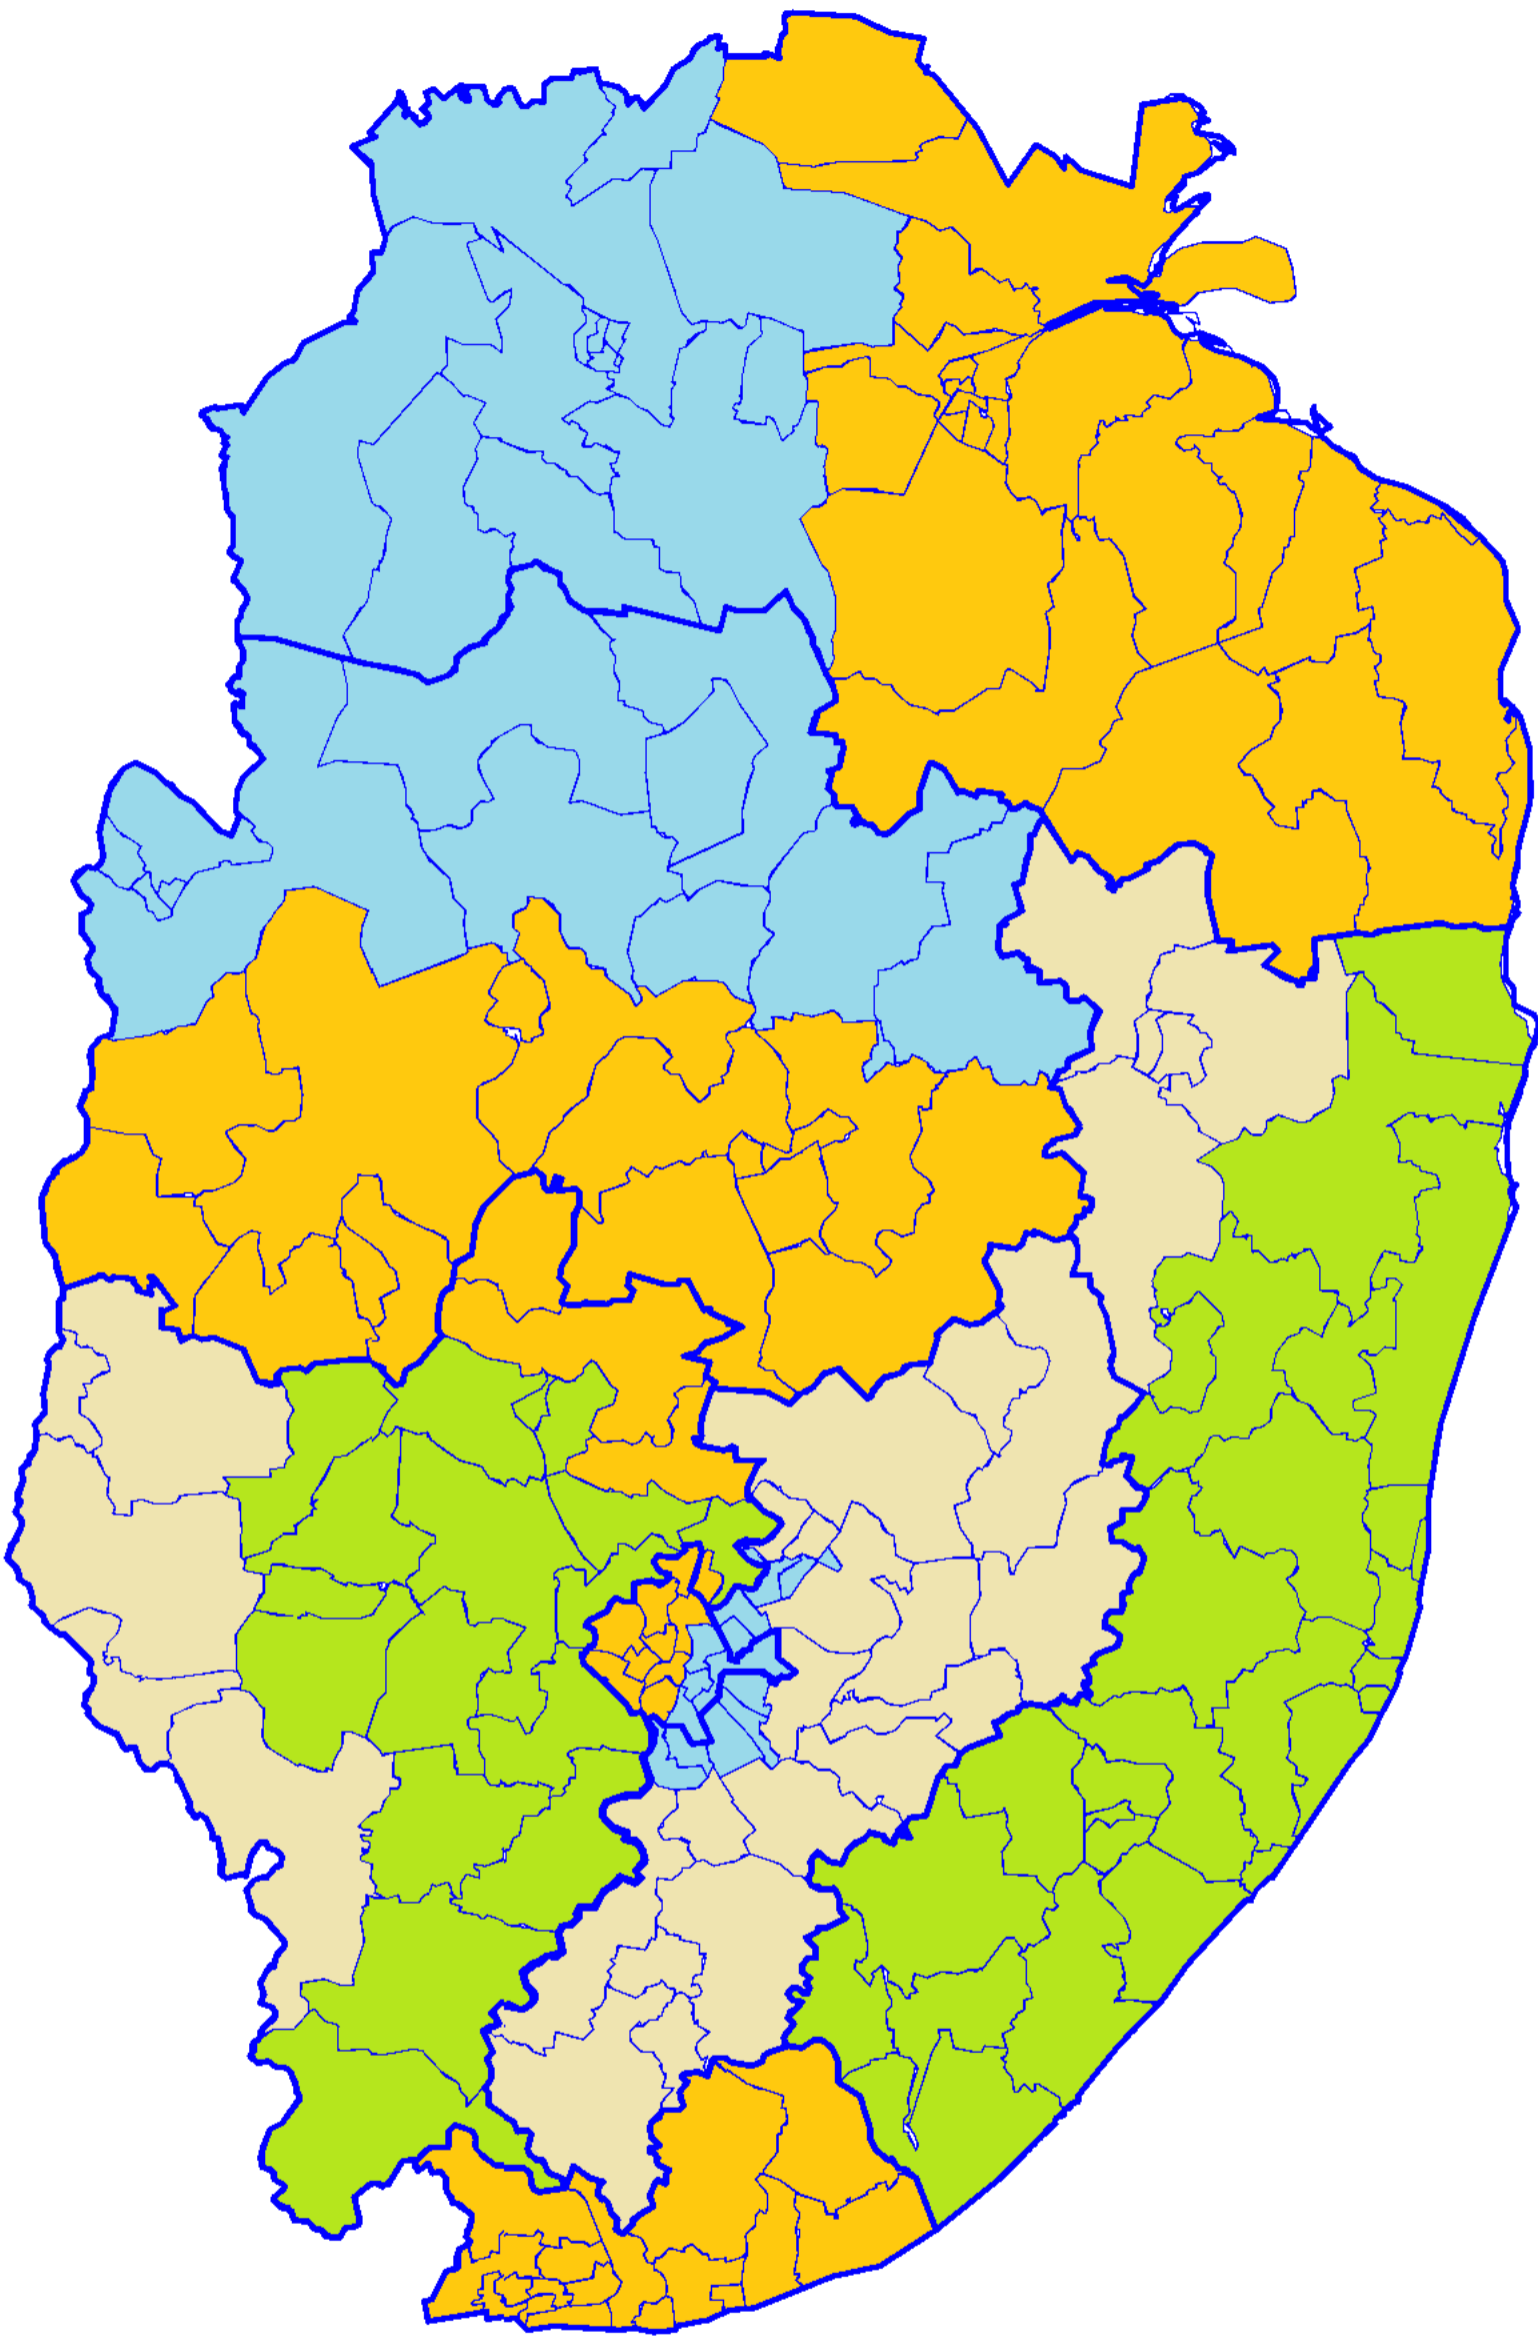

Key to maps

A ward coloured chocolate brown is proposed to be split between constituencies, please refer to Appendix C

Conservative Party proposal

Bedfordshire

(Hitchin, Shefford and Stotfold: linked with Hertfordshire)

Conservative Party proposal
Cambridgeshire

Conservative Party proposal
Essex

Conservative Party proposal
Hertfordshire
(Hitchin, Shefford and Stotfold: linked with Bedfordshire)

Conservative Party proposal
Norfolk
(Waveney Valley: linked with Suffolk)

Conservative Party proposal
Suffolk
(Waveney Valley: linked with Norfolk)