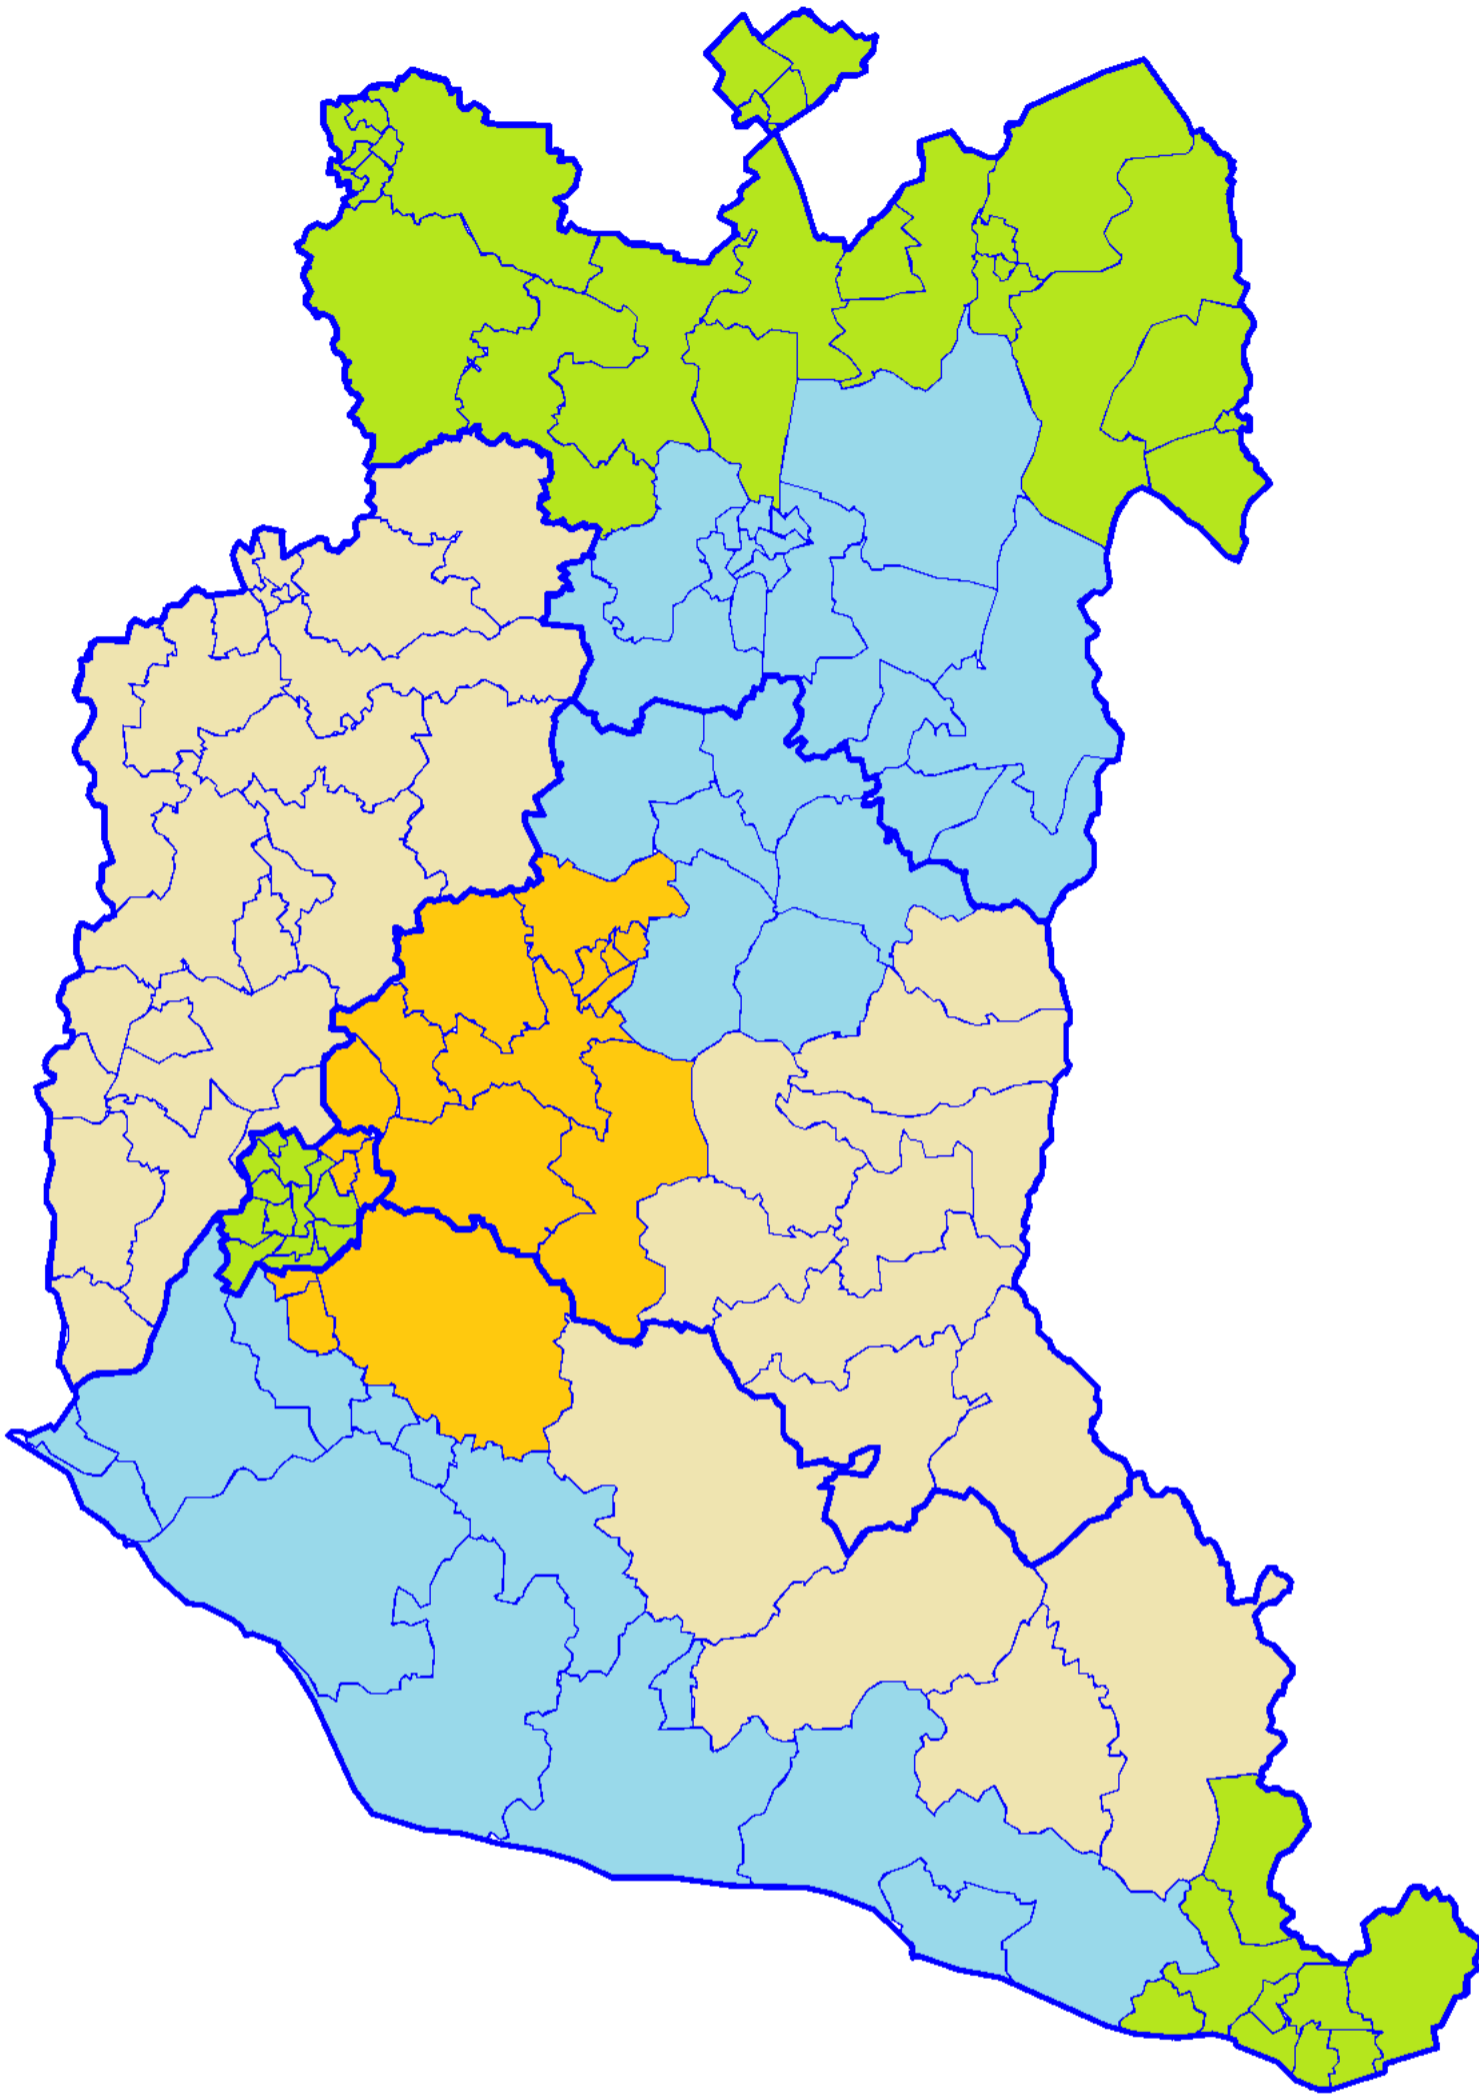

Key to maps

A ward coloured chocolate brown is proposed to be split between constituencies, please refer to Appendix C

Conservative Party proposal

Bedfordshire

(Hitchin, Shefford and Stotfold: linked with Hertfordshire)

Conservative Party proposal
Cambridgeshire

Conservative Party proposal
Essex

Conservative Party proposal
Hertfordshire
(Hitchin, Shefford and Stotfold: linked with Bedfordshire)

Conservative Party proposal
Norfolk
(Waveney Valley: linked with Suffolk)

Conservative Party proposal
Suffolk
(Waveney Valley: linked with Norfolk)