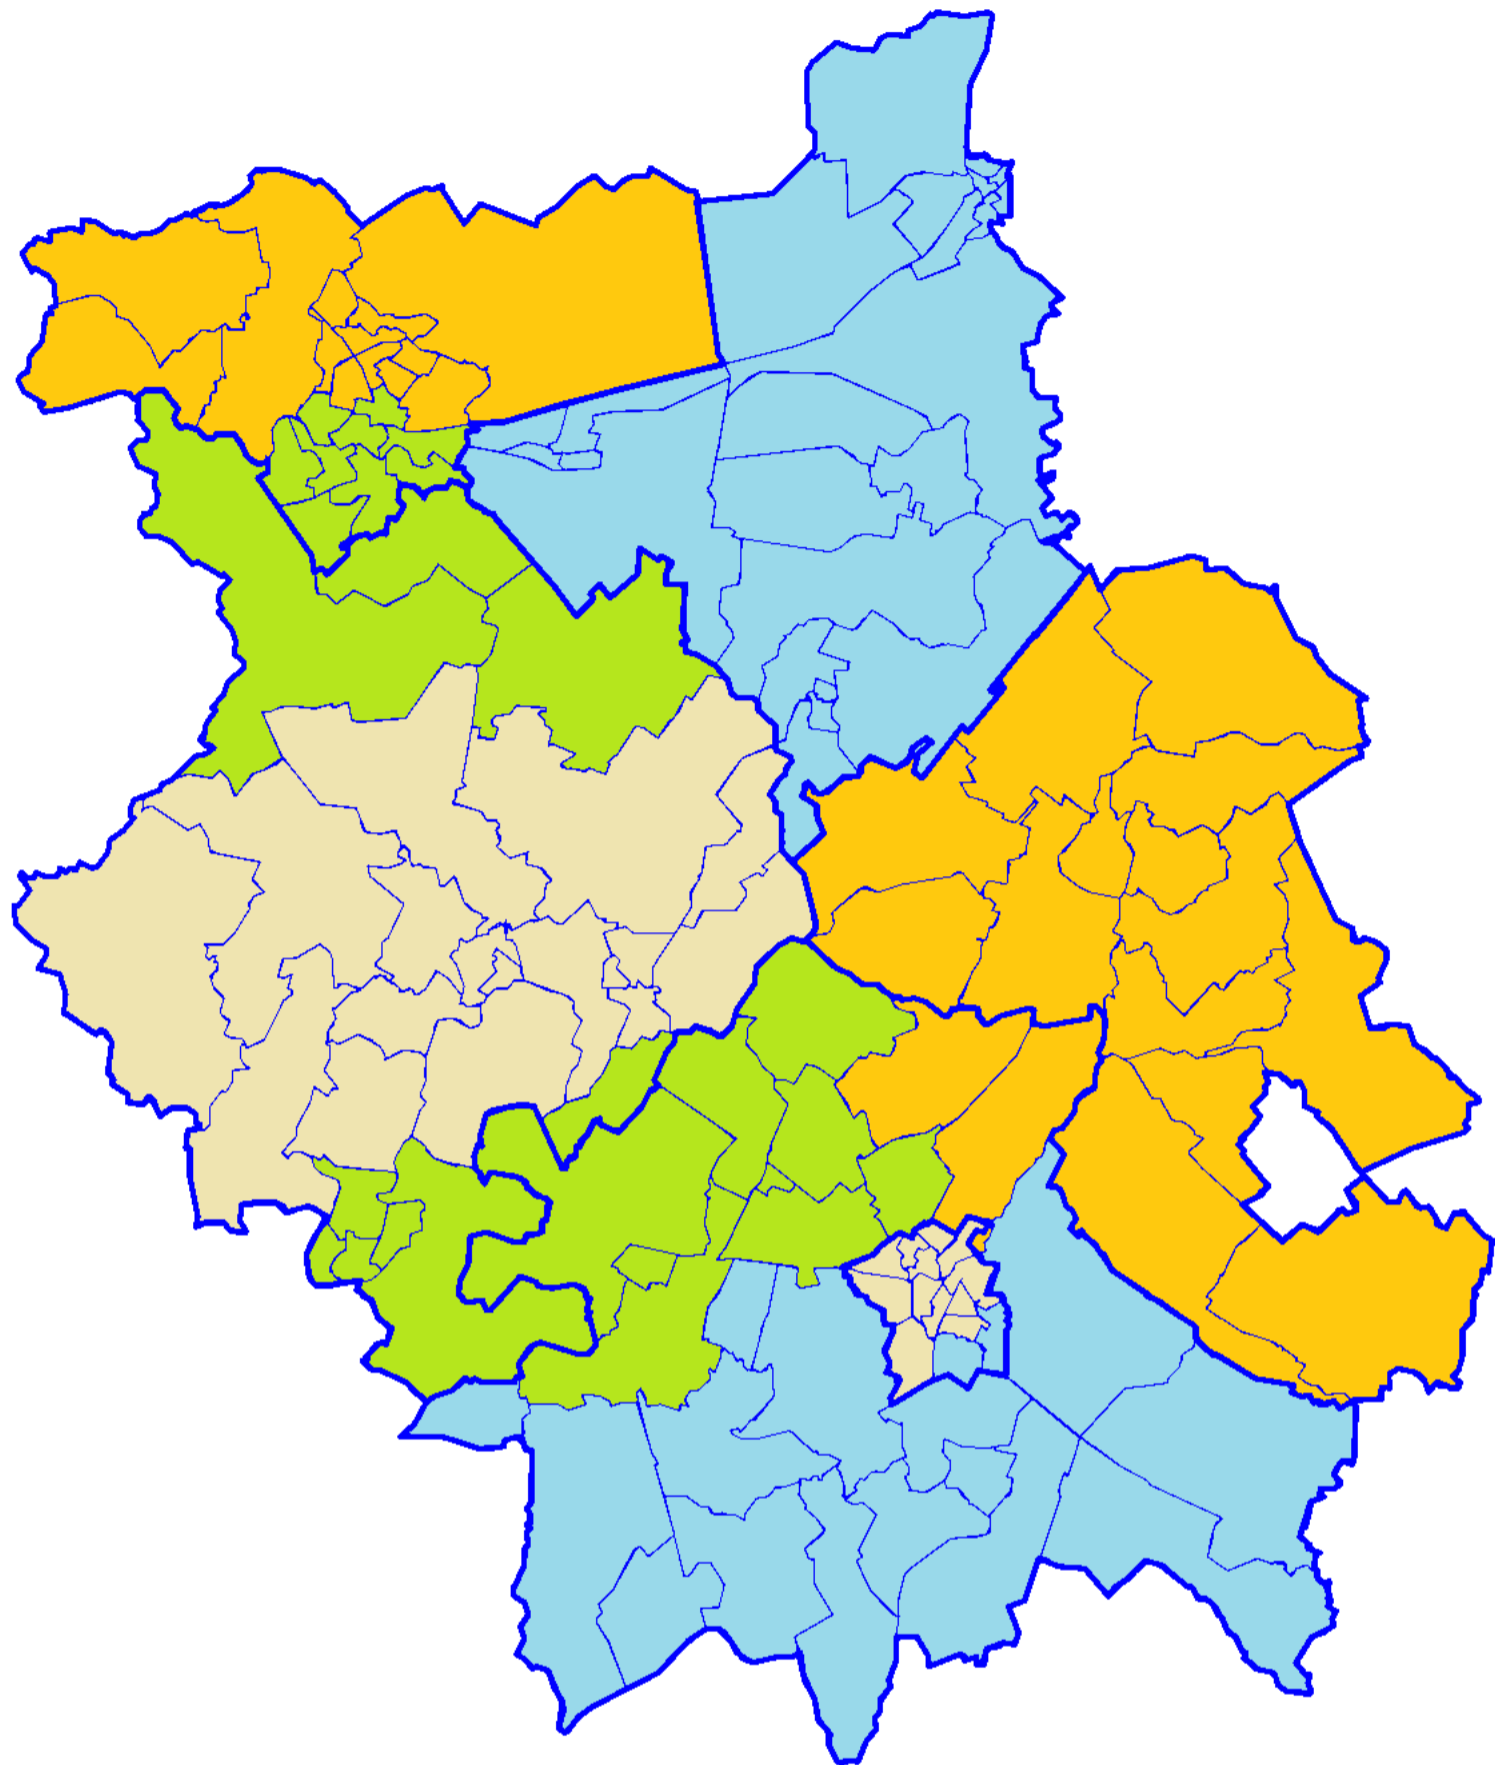

Key to maps

A ward coloured chocolate brown is proposed to be split between constituencies, please refer to Appendix C

Conservative Party proposal

Bedfordshire

(Hitchin, Shefford and Stotfold: linked with Hertfordshire)

Conservative Party proposal
Cambridgeshire

Conservative Party proposal
Essex

Conservative Party proposal
Hertfordshire
(Hitchin, Shefford and Stotfold: linked with Bedfordshire)

Conservative Party proposal
Norfolk
(Waveney Valley: linked with Suffolk)

Conservative Party proposal
Suffolk
(Waveney Valley: linked with Norfolk)