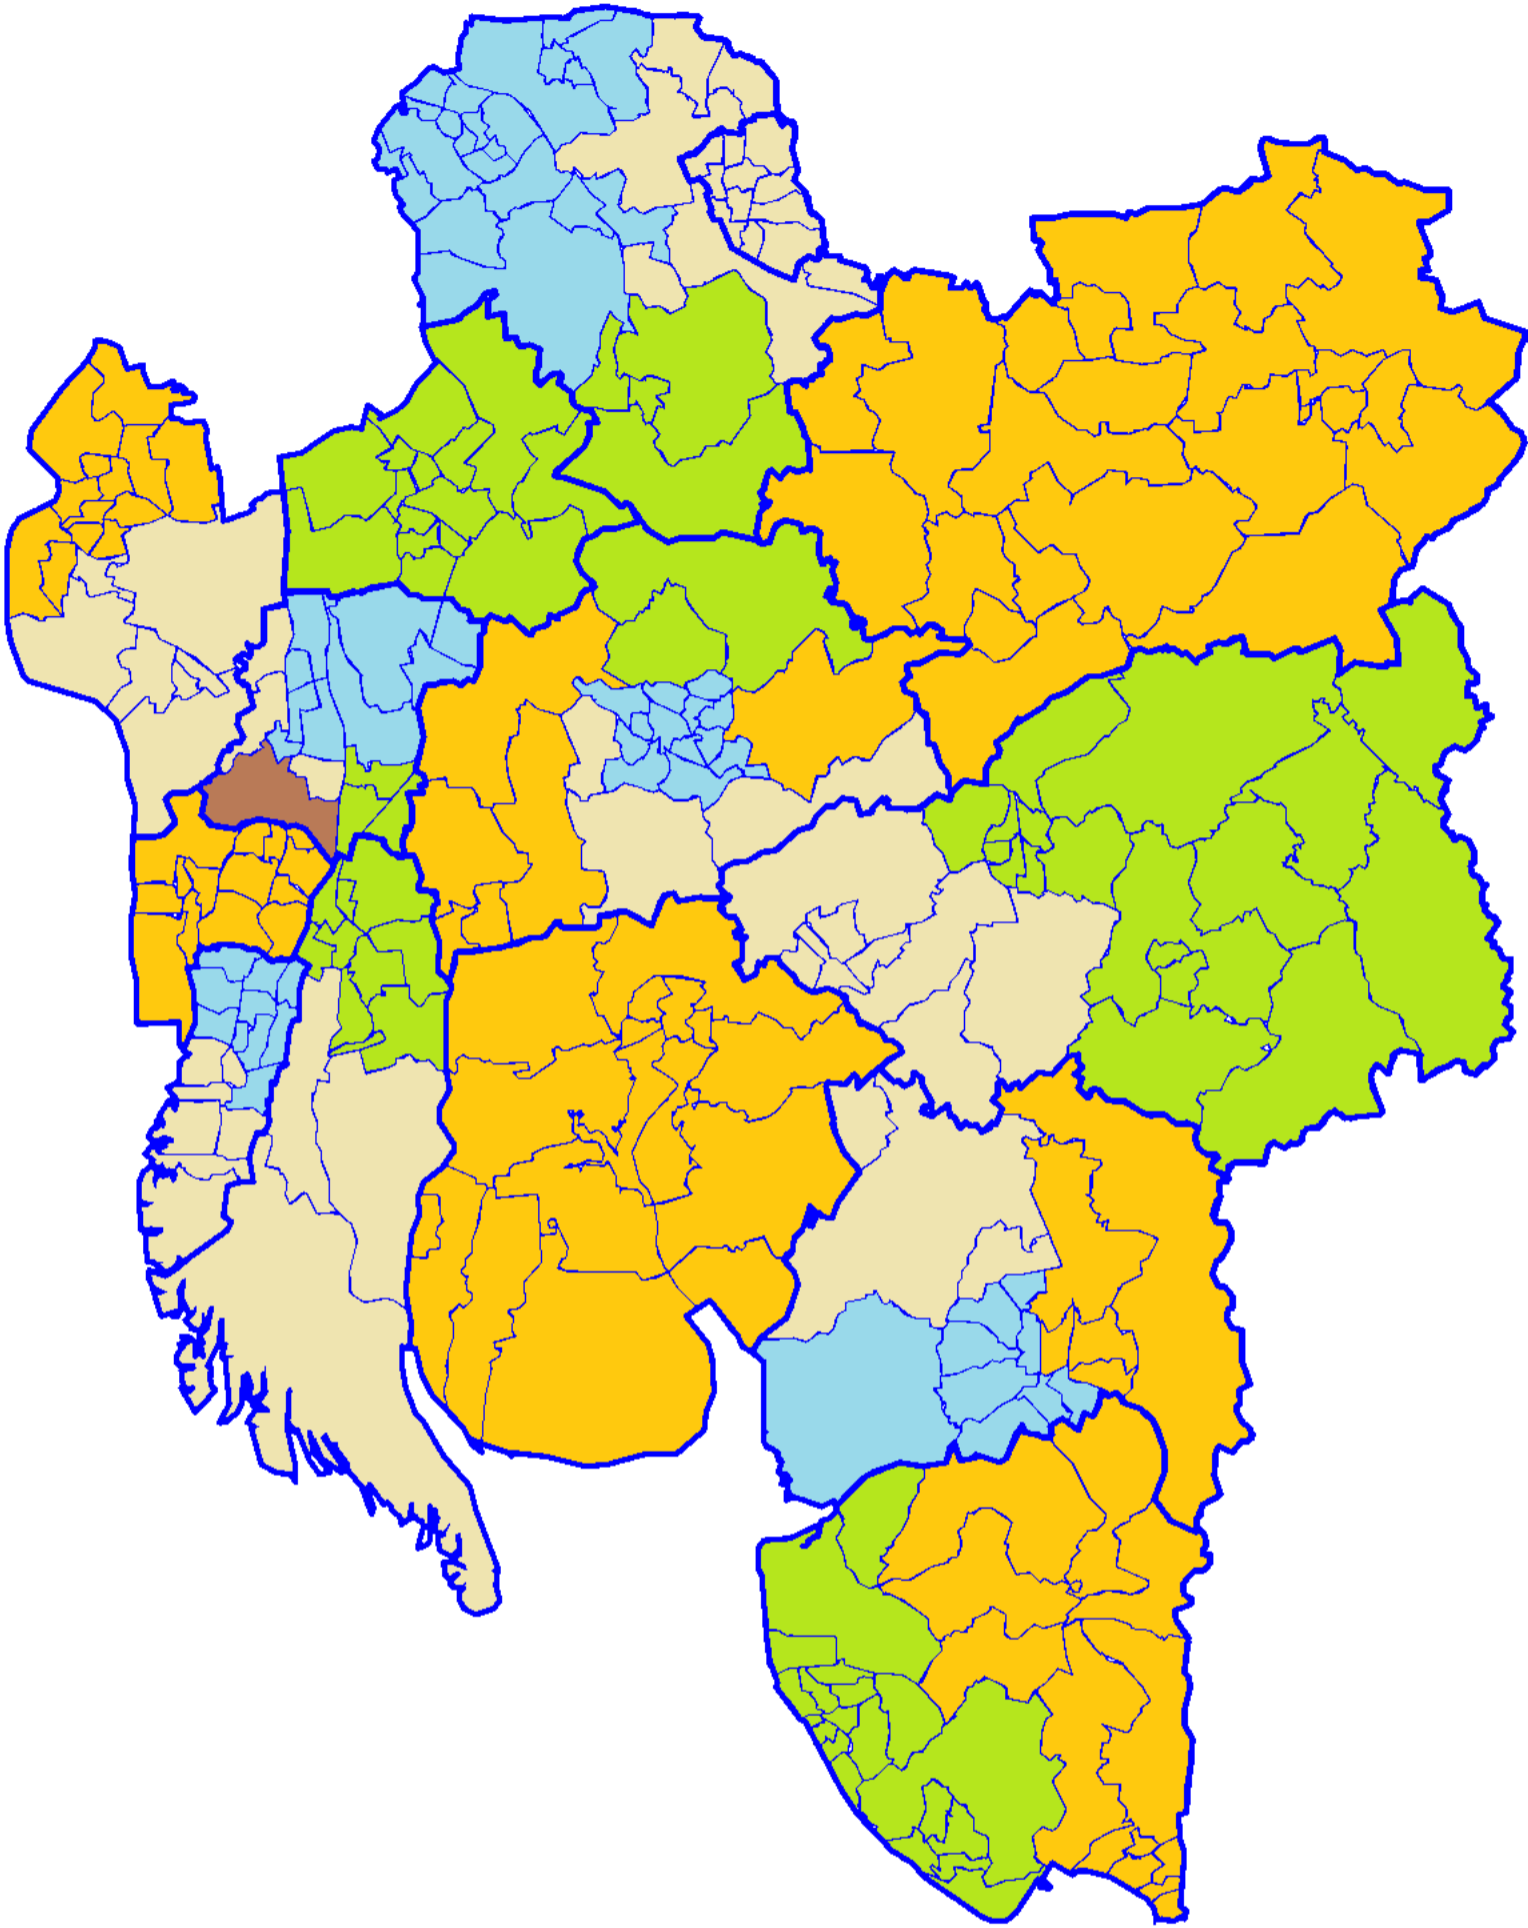

Key to maps

A ward coloured chocolate brown is proposed to be split between constituencies, please refer to Appendix C

Conservative Party proposal

Bedfordshire

(Hitchin, Shefford and Stotfold: linked with Hertfordshire)

Conservative Party proposal
Cambridgeshire

Conservative Party proposal
Essex

Conservative Party proposal
Hertfordshire
(Hitchin, Shefford and Stotfold: linked with Bedfordshire)

Conservative Party proposal
Norfolk
(Waveney Valley: linked with Suffolk)

Conservative Party proposal
Suffolk
(Waveney Valley: linked with Norfolk)