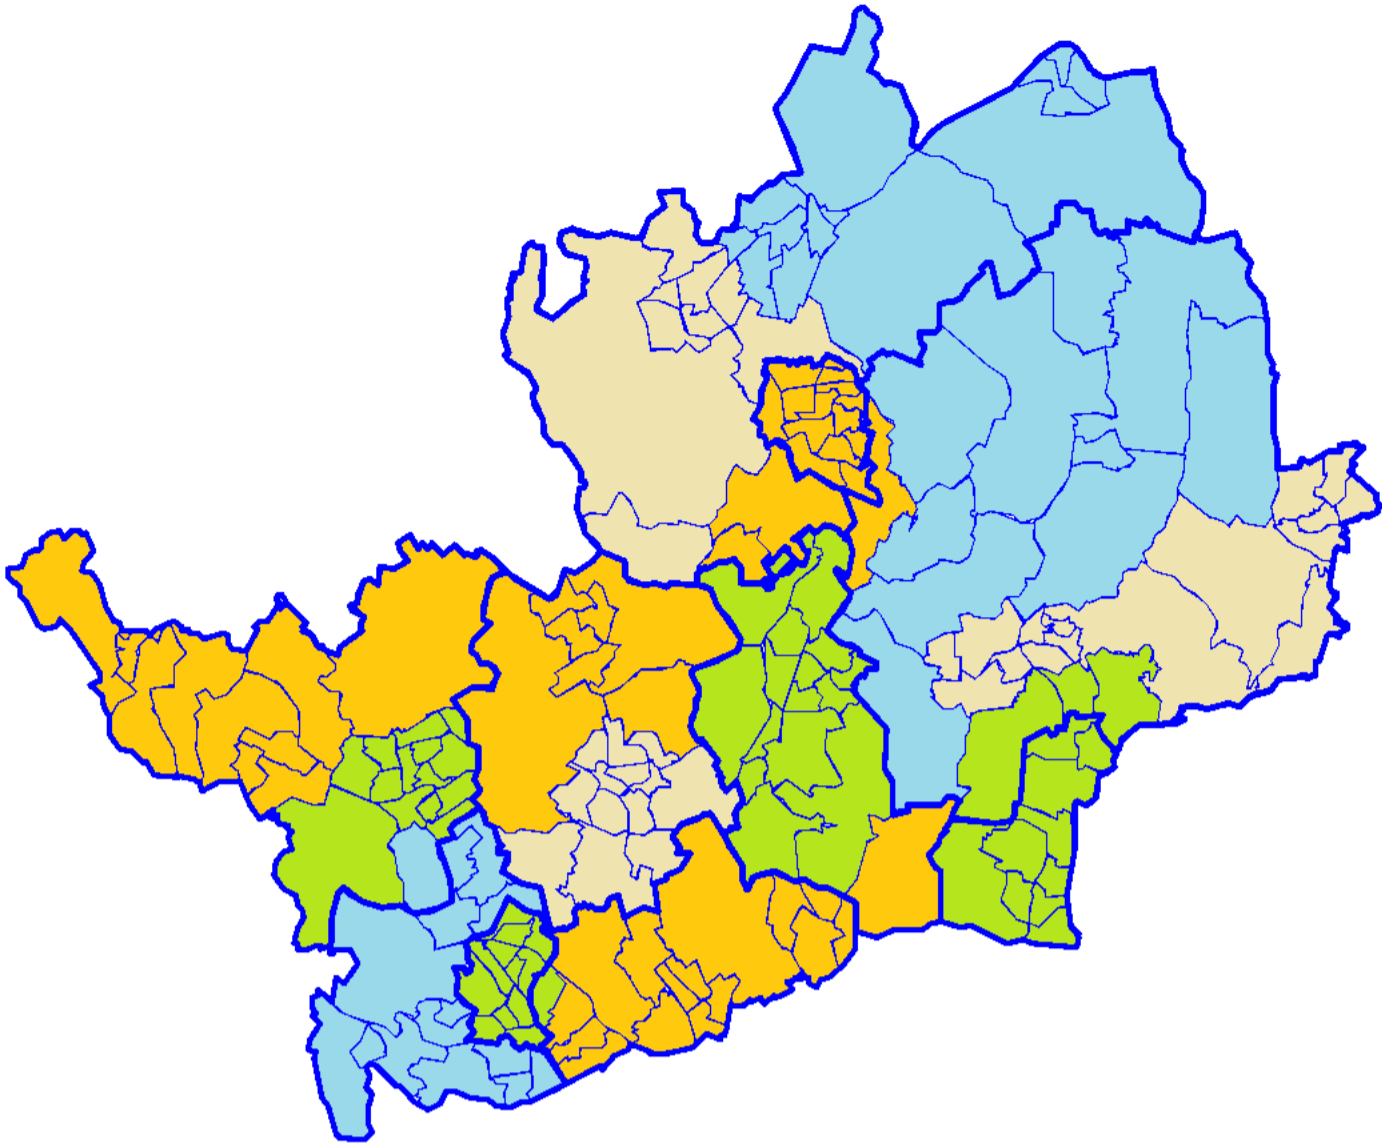

Key to maps

A ward coloured chocolate brown is proposed to be split between constituencies, please refer to Appendix C

Conservative Party proposal

Bedfordshire

(Hitchin, Shefford and Stotfold: linked with Hertfordshire)

Conservative Party proposal
Cambridgeshire

Conservative Party proposal
Essex

Conservative Party proposal
Hertfordshire
(Hitchin, Shefford and Stotfold: linked with Bedfordshire)

Conservative Party proposal
Norfolk
(Waveney Valley: linked with Suffolk)

Conservative Party proposal
Suffolk
(Waveney Valley: linked with Norfolk)