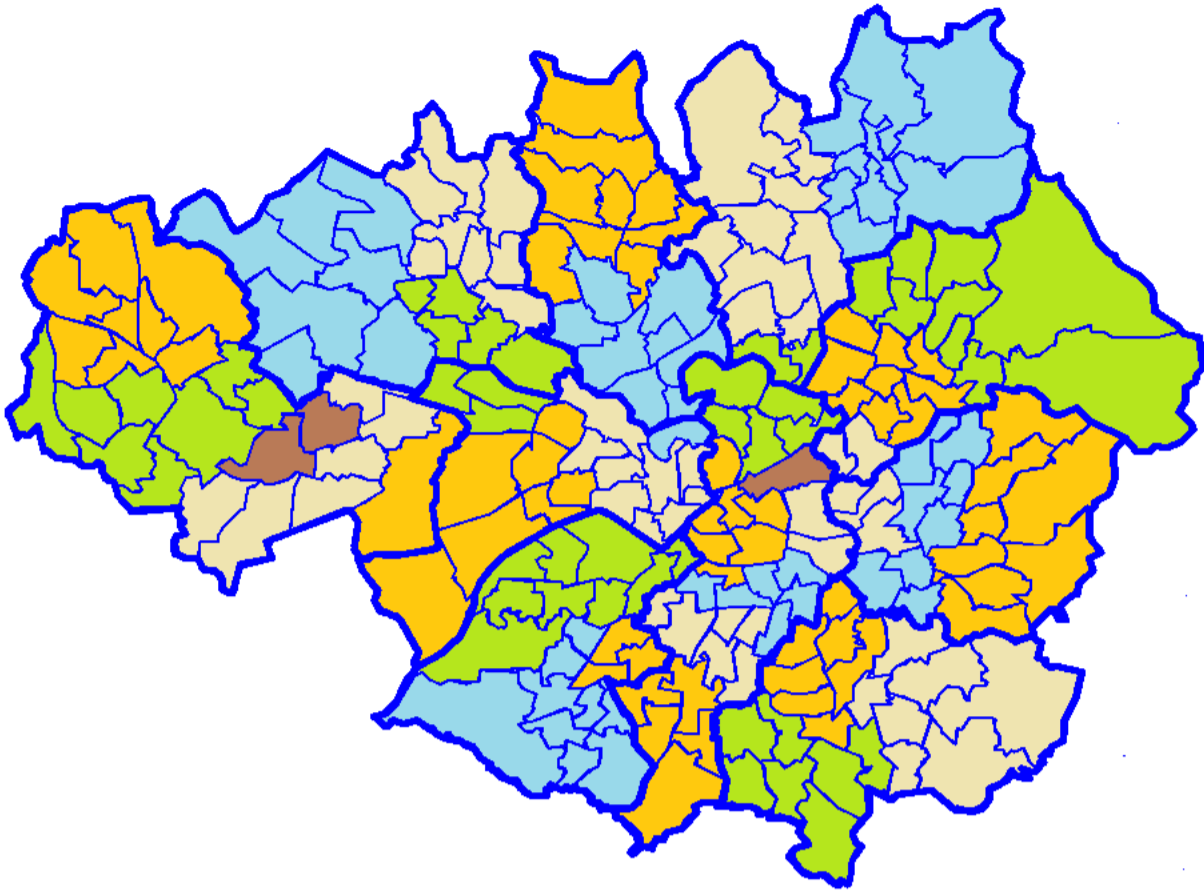

Key to maps

A ward coloured chocolate brown is proposed to be split between constituencies, please refer to Appendix C

Conservative Party proposal

Cheshire

(Ellesmere Port and Bromborough: linked with Merseyside)

(Widnes and Halewood: linked with Merseyside)

Conservative Party proposal

Cumbria

(Morecambe and South Lakeland: linked with Lancashire)

Conservative Party proposal
Greater Manchester

Conservative Party proposal

Lancashire

(Morecambe and South Lakeland: linked with Cumbria)

(Southport and Douglas: linked with Merseyside)

Conservative Party proposal

Merseyside

(Ellesmere Port and Bromborough: linked with Cheshire)

(Southport and Douglas: linked with Lancashire)

(Widnes and Halewood: linked with Cheshire)