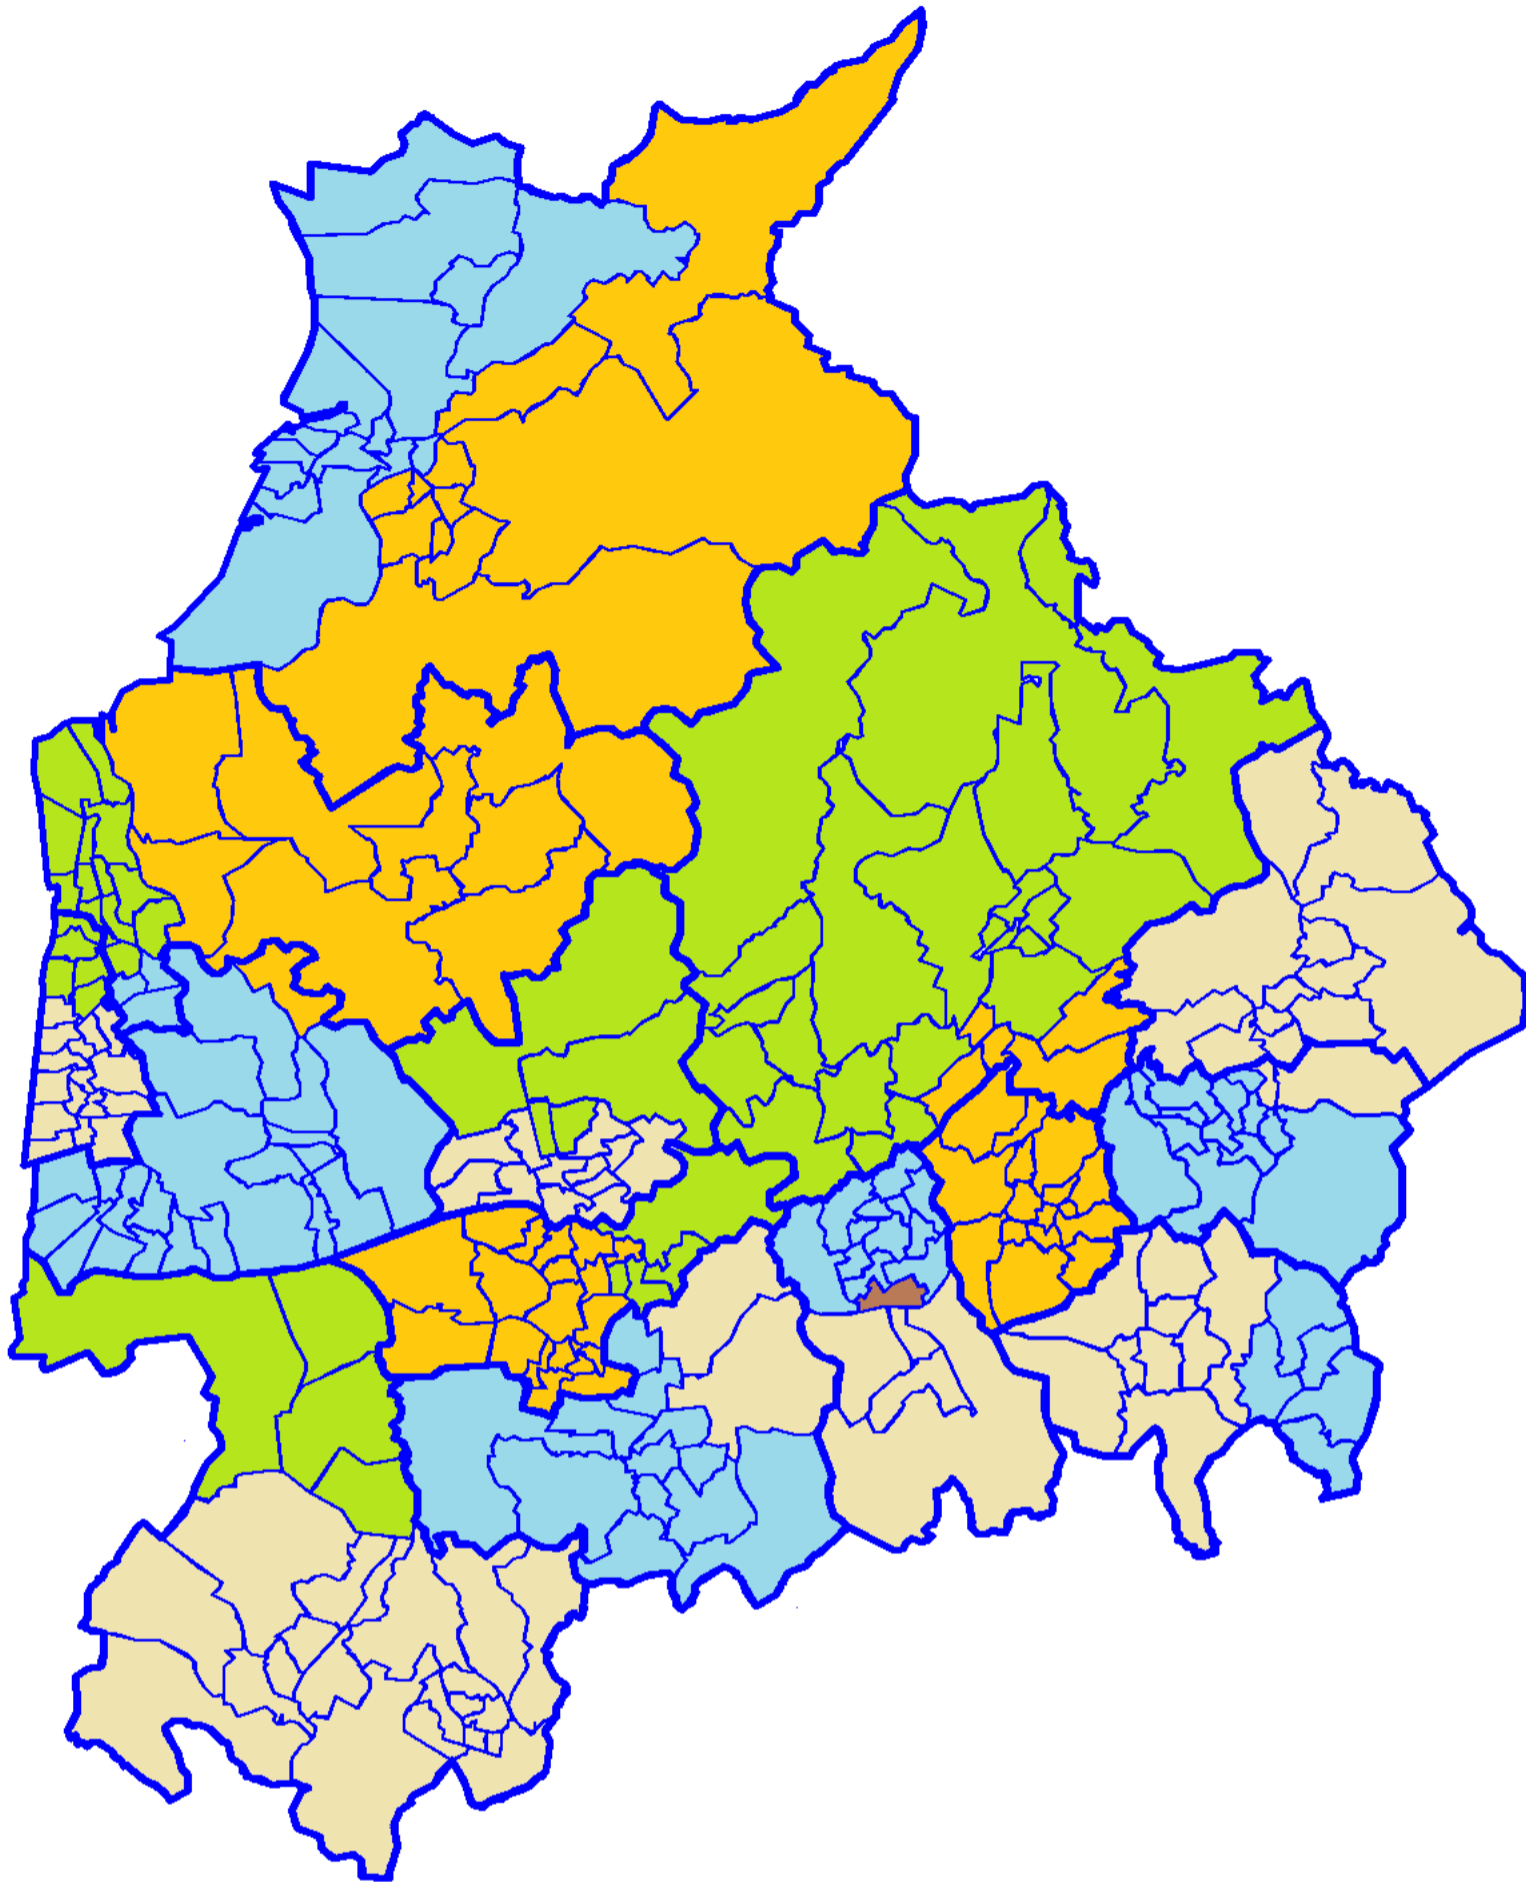

Key to maps

A ward coloured chocolate brown is proposed to be split between constituencies, please refer to Appendix C

Conservative Party proposal

Cheshire

(Ellesmere Port and Bromborough: linked with Merseyside)

(Widnes and Halewood: linked with Merseyside)

Conservative Party proposal

Cumbria

(Morecambe and South Lakeland: linked with Lancashire)

Conservative Party proposal
Greater Manchester

Conservative Party proposal

Lancashire

(Morecambe and South Lakeland: linked with Cumbria)

(Southport and Douglas: linked with Merseyside)

Conservative Party proposal

Merseyside

(Ellesmere Port and Bromborough: linked with Cheshire)

(Southport and Douglas: linked with Lancashire)

(Widnes and Halewood: linked with Cheshire)