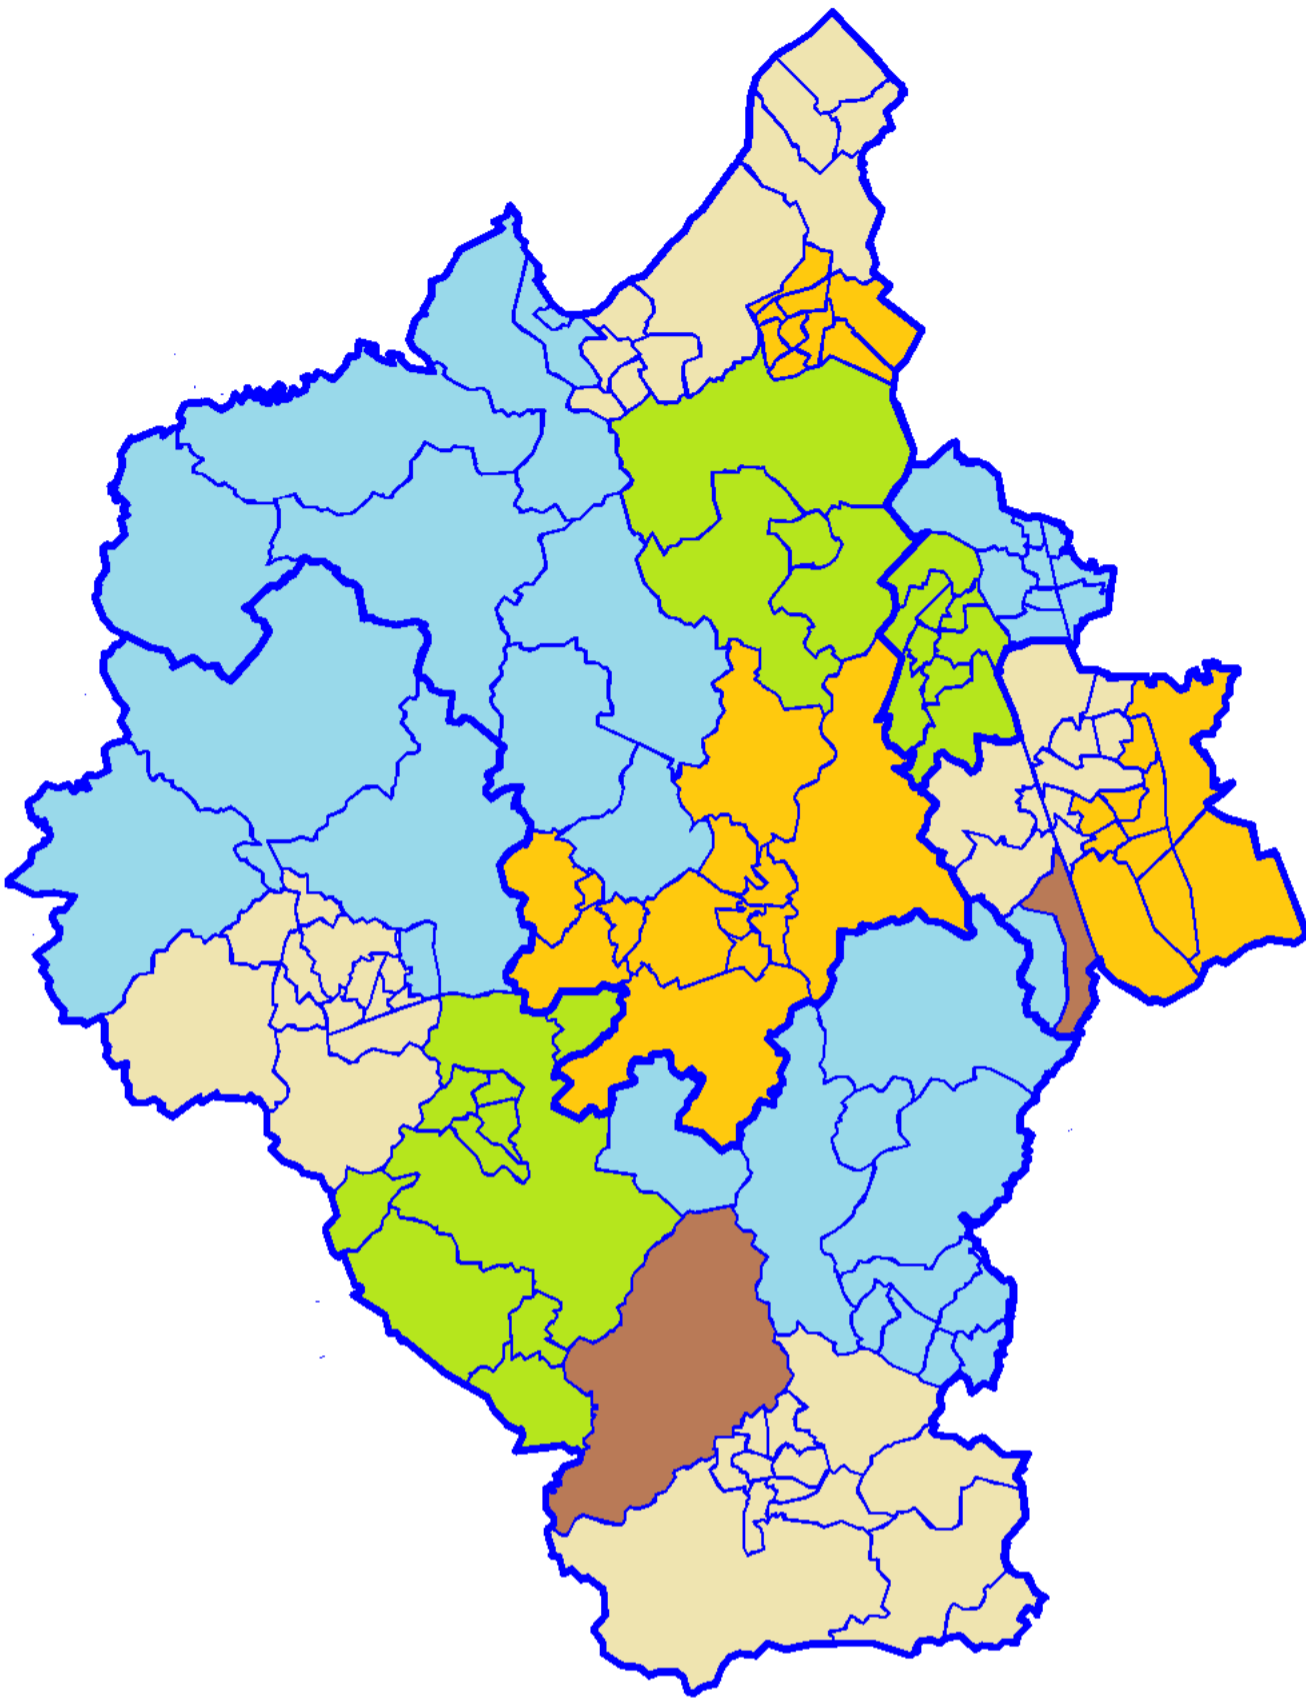

Key to maps

A ward coloured chocolate brown is proposed to be split between constituencies, please refer to Appendix C

Conservative Party proposal

Cheshire

(Ellesmere Port and Bromborough: linked with Merseyside)

(Widnes and Halewood: linked with Merseyside)

Conservative Party proposal

Cumbria

(Morecambe and South Lakeland: linked with Lancashire)

Conservative Party proposal
Greater Manchester

Conservative Party proposal

Lancashire

(Morecambe and South Lakeland: linked with Cumbria)

(Southport and Douglas: linked with Merseyside)

Conservative Party proposal

Merseyside

(Ellesmere Port and Bromborough: linked with Cheshire)

(Southport and Douglas: linked with Lancashire)