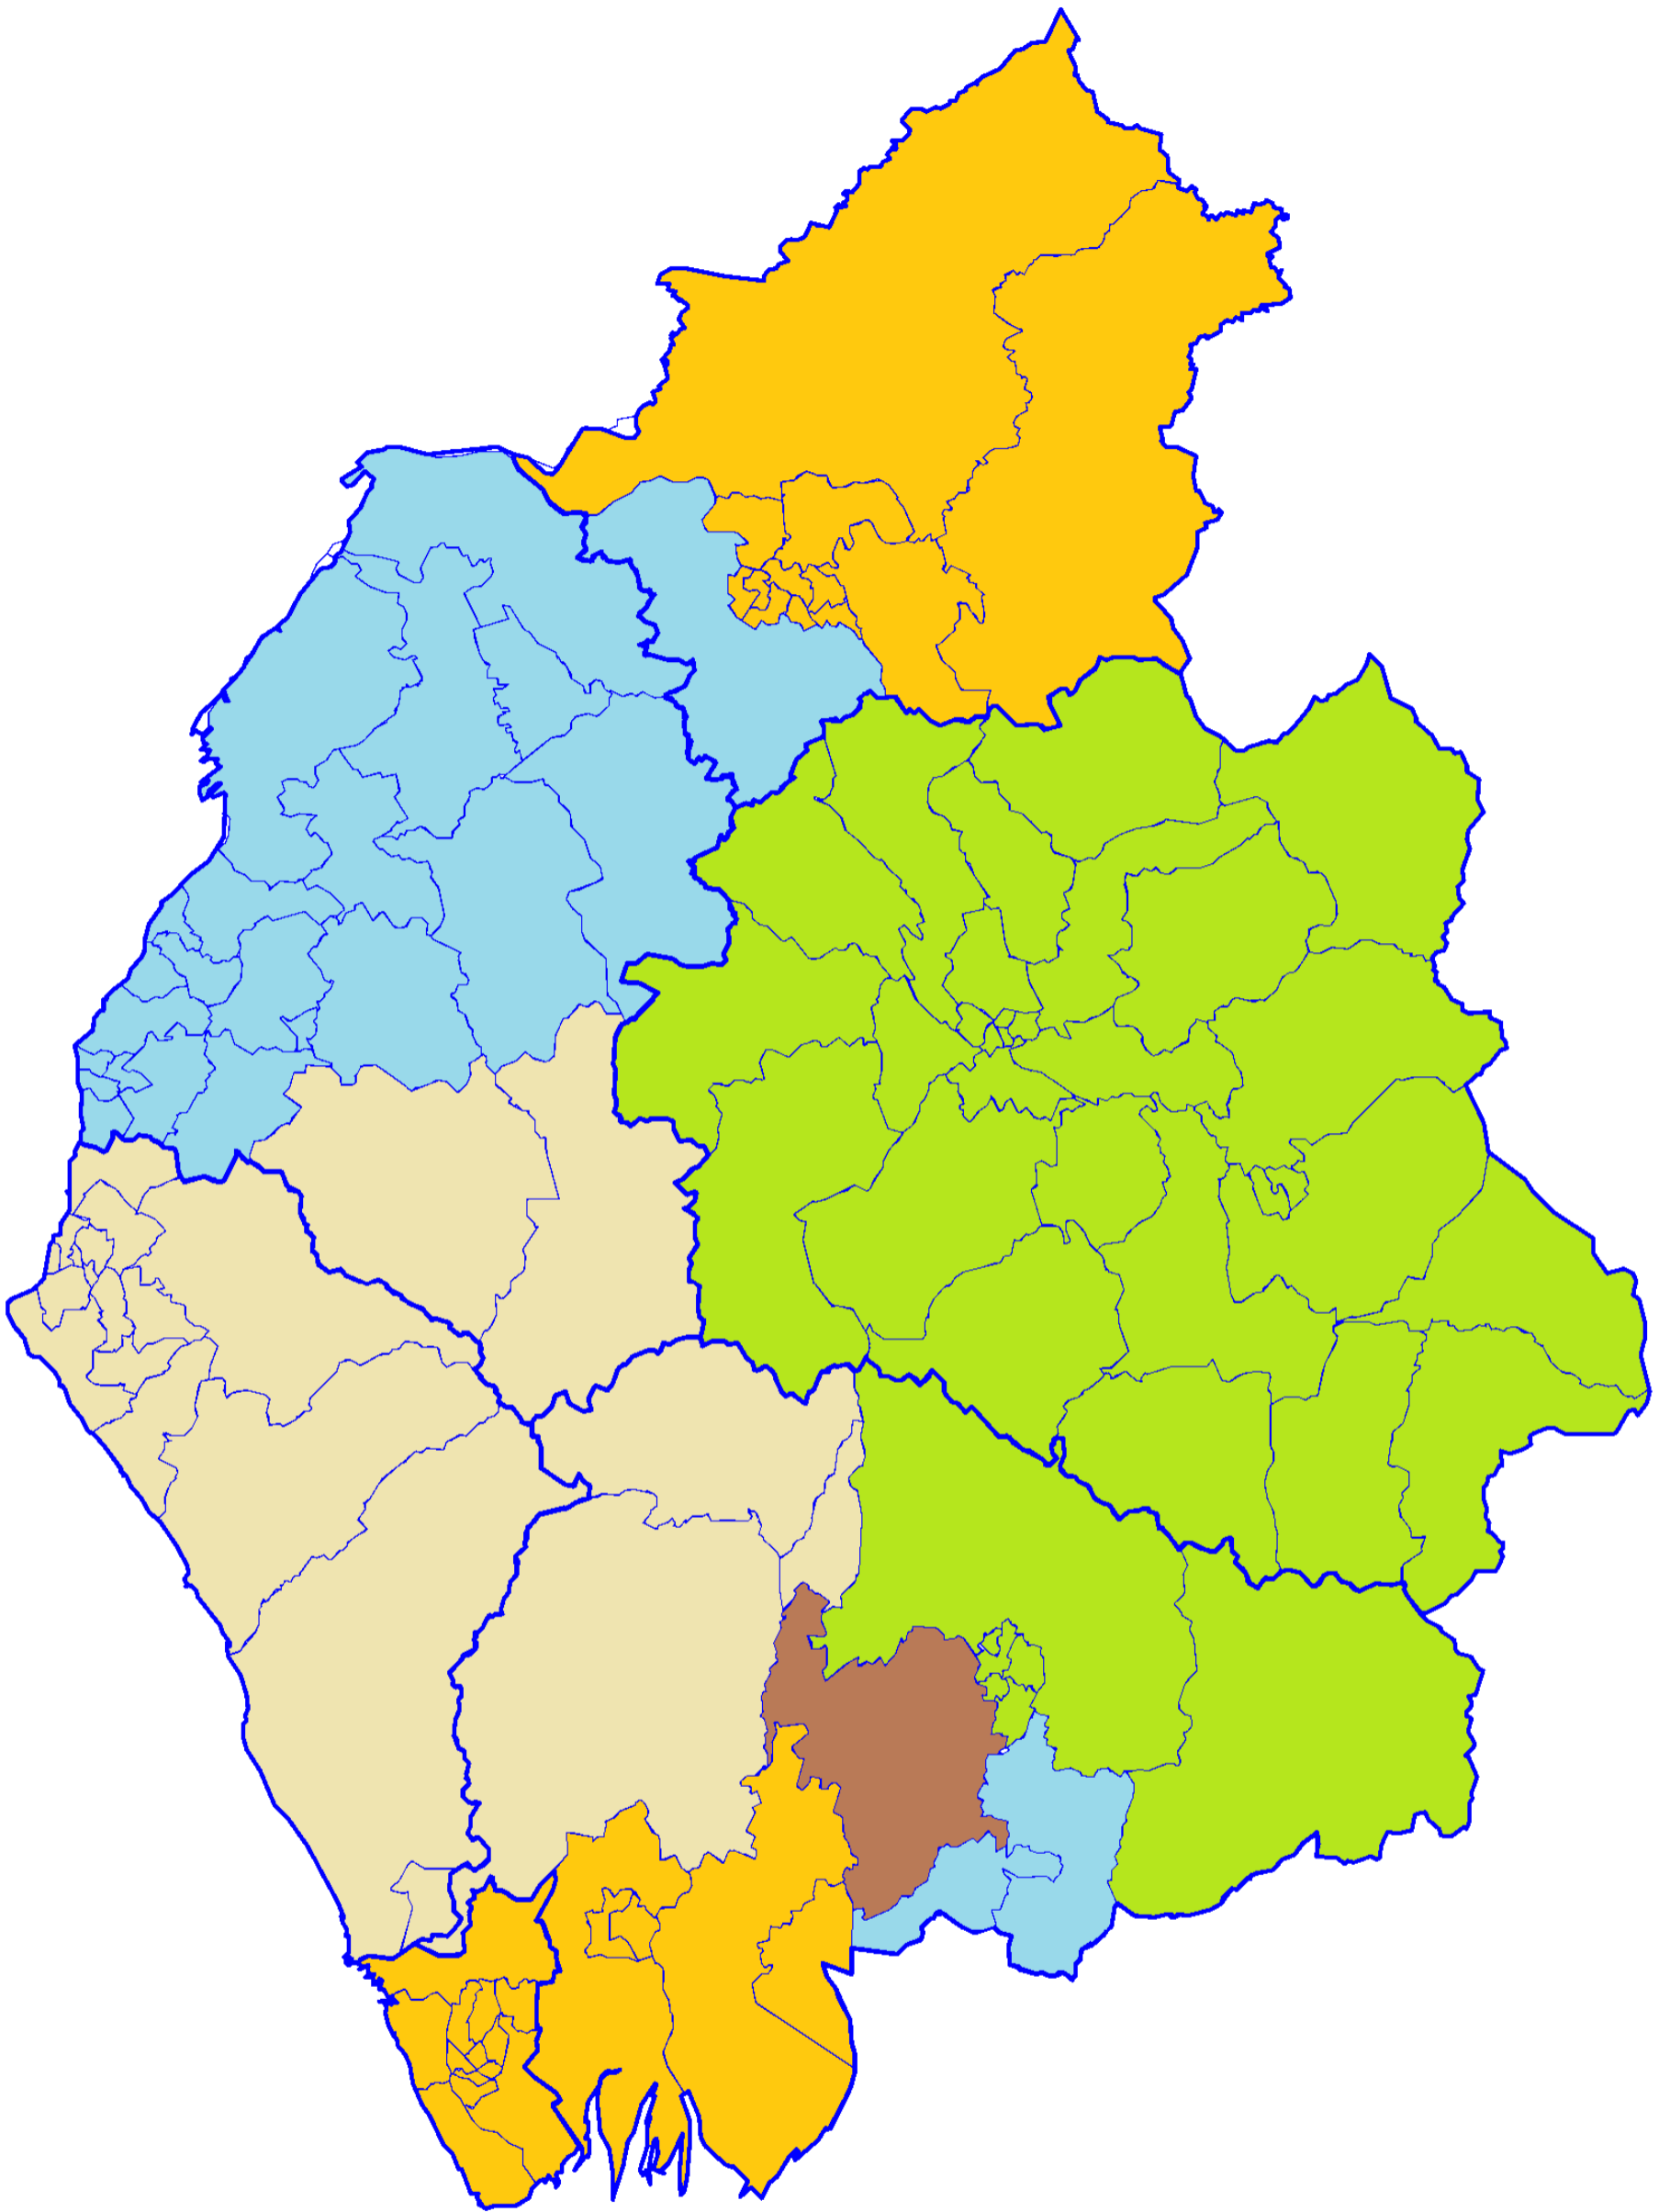

Key to maps

A ward coloured chocolate brown is proposed to be split between constituencies, please refer to Appendix C

Conservative Party proposal

Cheshire

(Ellesmere Port and Bromborough: linked with Merseyside)

(Widnes and Halewood: linked with Merseyside)

Conservative Party proposal

Cumbria

(Morecambe and South Lakeland: linked with Lancashire)

Conservative Party proposal
Greater Manchester

Conservative Party proposal

Lancashire

(Morecambe and South Lakeland: linked with Cumbria)

(Southport and Douglas: linked with Merseyside)

Conservative Party proposal

Merseyside

(Ellesmere Port and Bromborough: linked with Cheshire)

(Southport and Douglas: linked with Lancashire)

(Widnes and Halewood: linked with Cheshire)