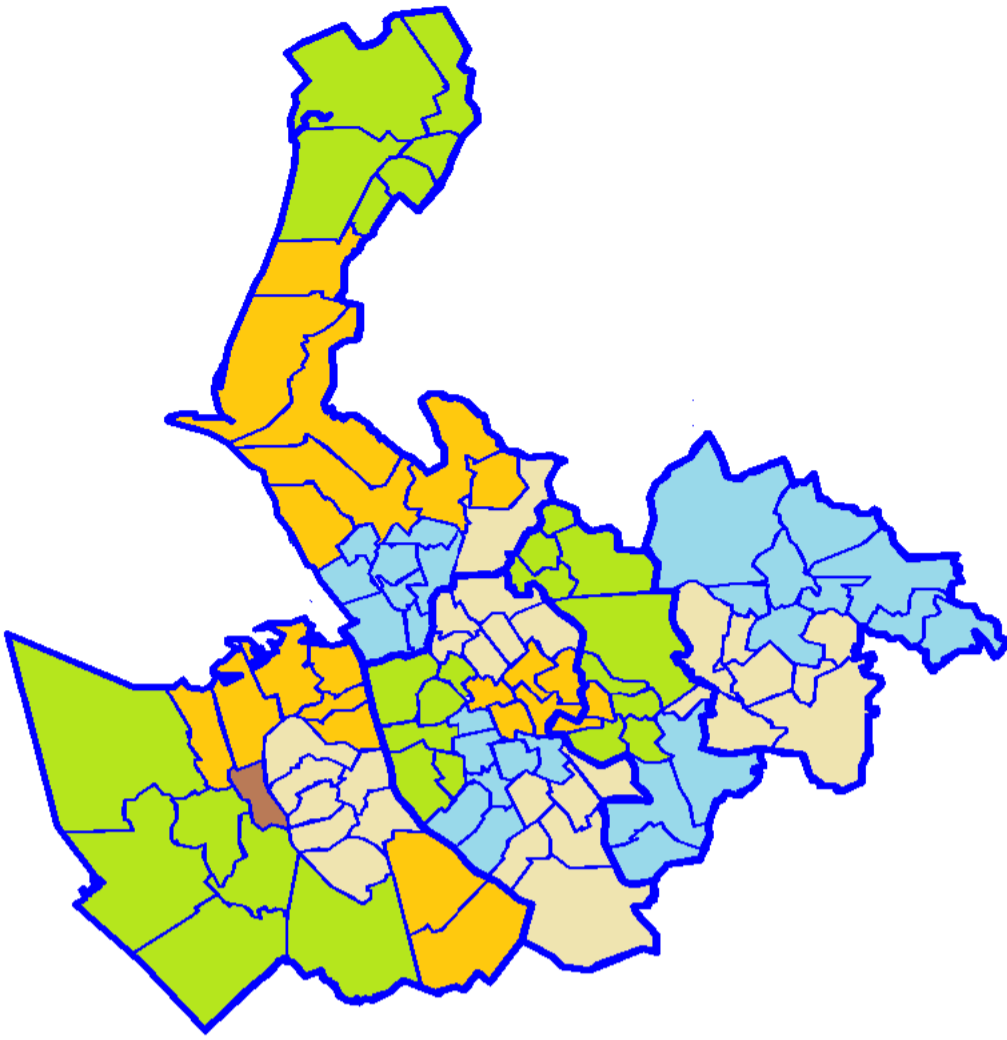

Key to maps

A ward coloured chocolate brown is proposed to be split between constituencies, please refer to Appendix C

Conservative Party proposal

Cheshire

(Ellesmere Port and Bromborough: linked with Merseyside)

(Widnes and Halewood: linked with Merseyside)

Conservative Party proposal

Cumbria

(Morecambe and South Lakeland: linked with Lancashire)

Conservative Party proposal
Greater Manchester

Conservative Party proposal

Lancashire

(Morecambe and South Lakeland: linked with Cumbria)

(Southport and Douglas: linked with Merseyside)

Conservative Party proposal

Merseyside

(Ellesmere Port and Bromborough: linked with Cheshire)

(Southport and Douglas: linked with Lancashire)

(Widnes and Halewood: linked with Cheshire)